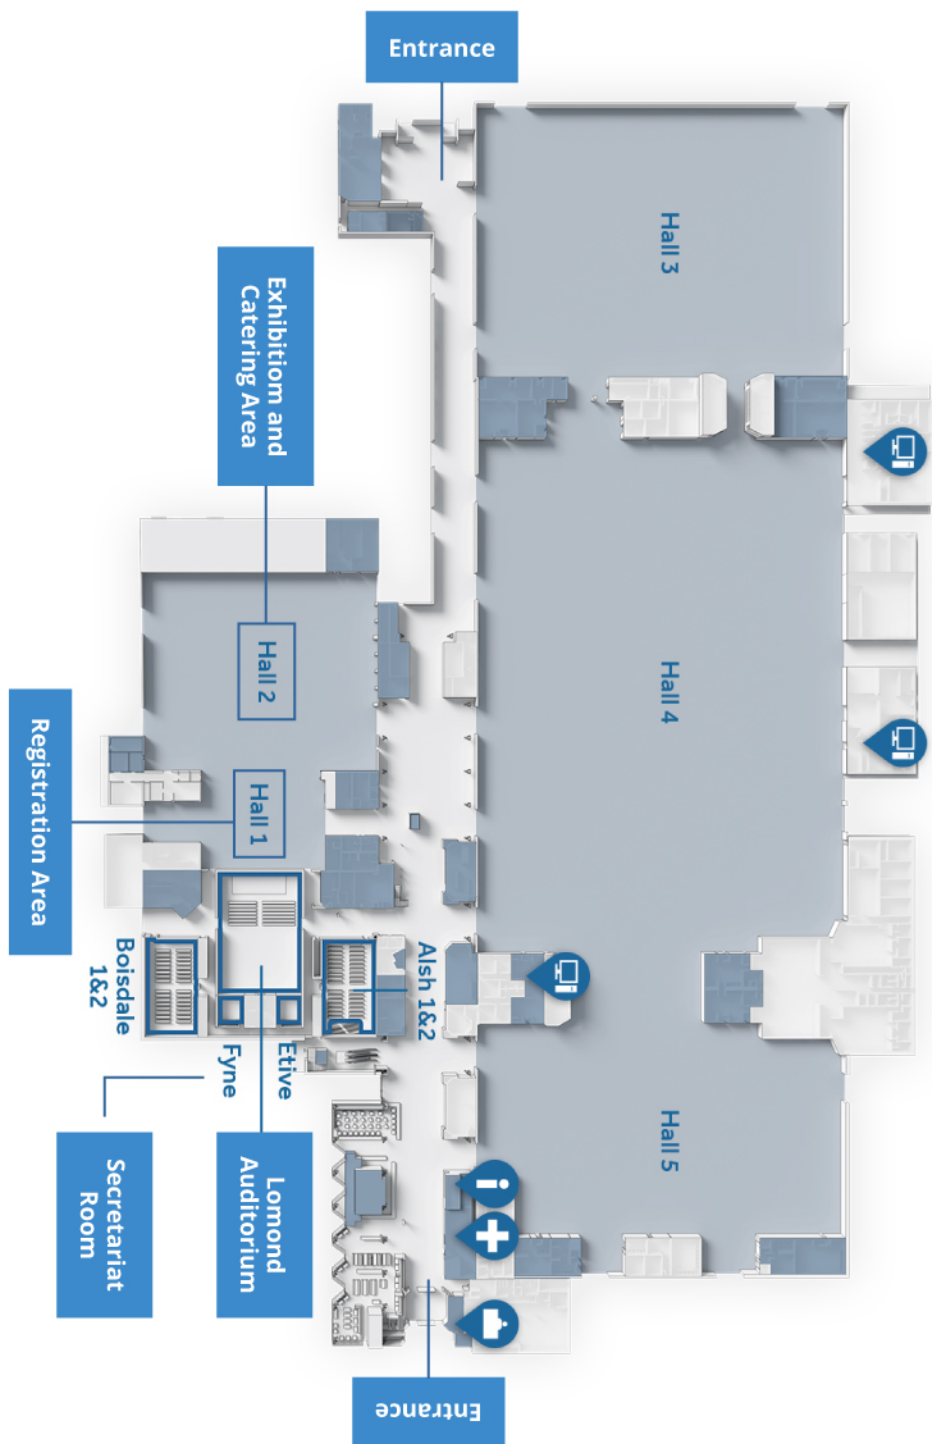

Rooms at the Scottish Event Campus

Ground Level

This level is where the main entrance is located. This floor houses the **registration area** (HALL 1), the **Exhibition and Catering Area** (HALL 2), the **Lomond Auditorium** and the following meeting rooms.

First Level

This floor accessible by escalator and lifts houses the following rooms immediately adjacent to the **Lomond Auditorium**. **Mezzanine** and **M5** are spaces available to work during the conference. Meeting rooms will be also available during the lunch breaks.