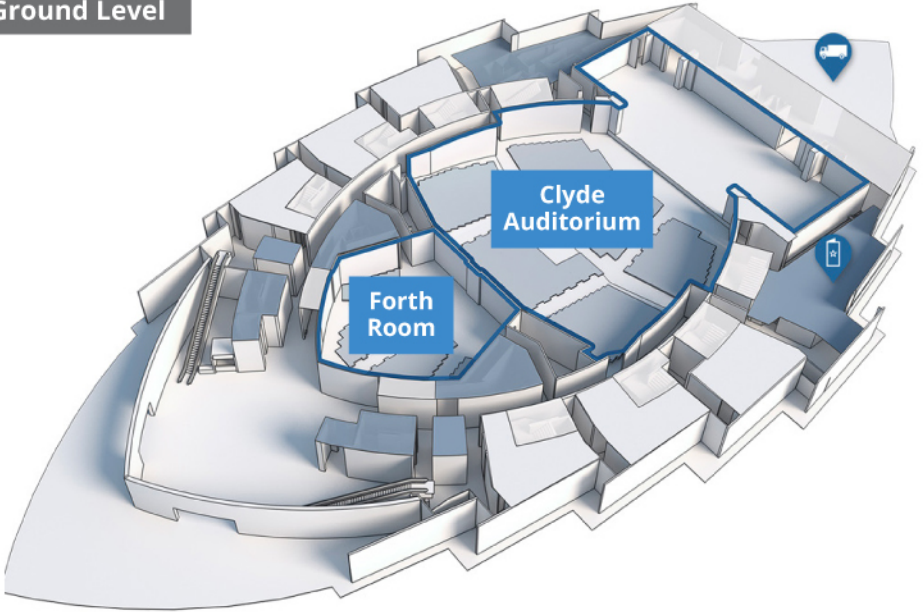

## Rooms at the SEC ARMADILLO

The SEC Armadillo is a stylish, purpose-built venue and a Glasgow landmark. It was designed by world-renowned architects Foster + Partners.

It houses the marvelous Clyde Auditorium, the Forth Room on the ground floor and the Gala 1 and Gala 2 on the first floor.

Delegates can access directly from the main entrance once registered and checked in.

### Ground Level

### First Level