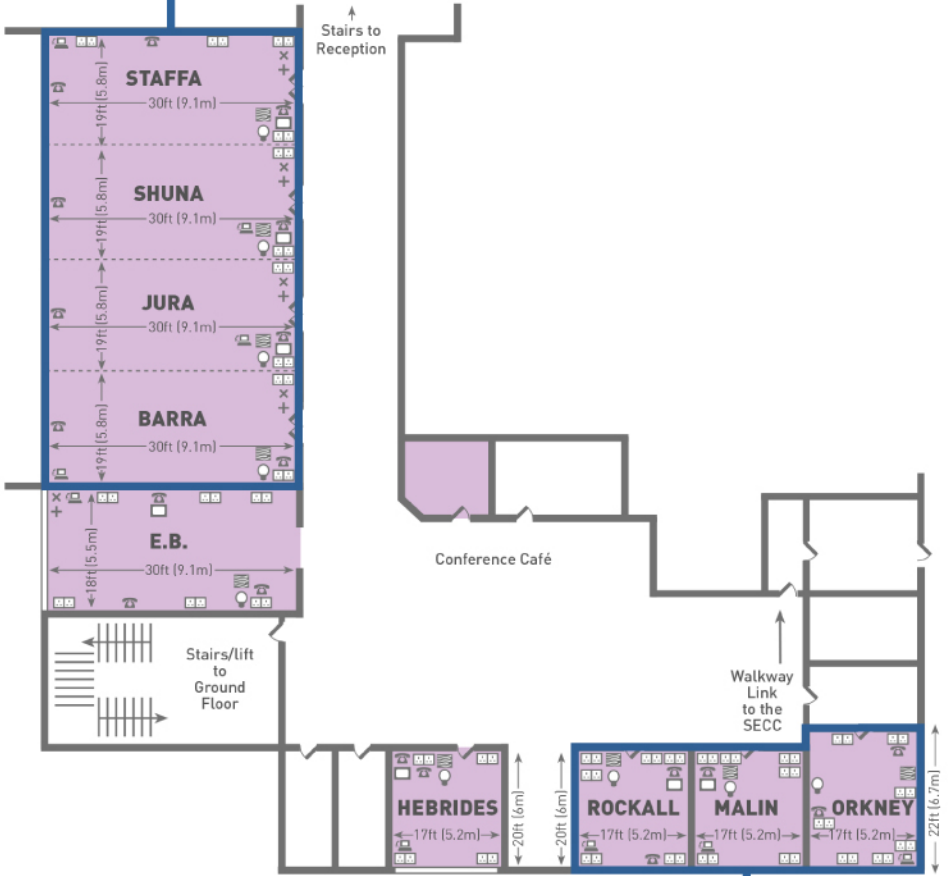

# Rooms at the CROWNE PLAZA HOTEL

The Crowne Plaza is directly connected with the Scottish Event Campus and it is also accessible from the main entrance. We are using 10 meeting rooms.

## Ground floor

# Mezzanine floor

Staffa, Shuna,  
Jura, Barra

E.B. EXECUTIVE BOARDROOM

Rockall,  
Malin, Orkney