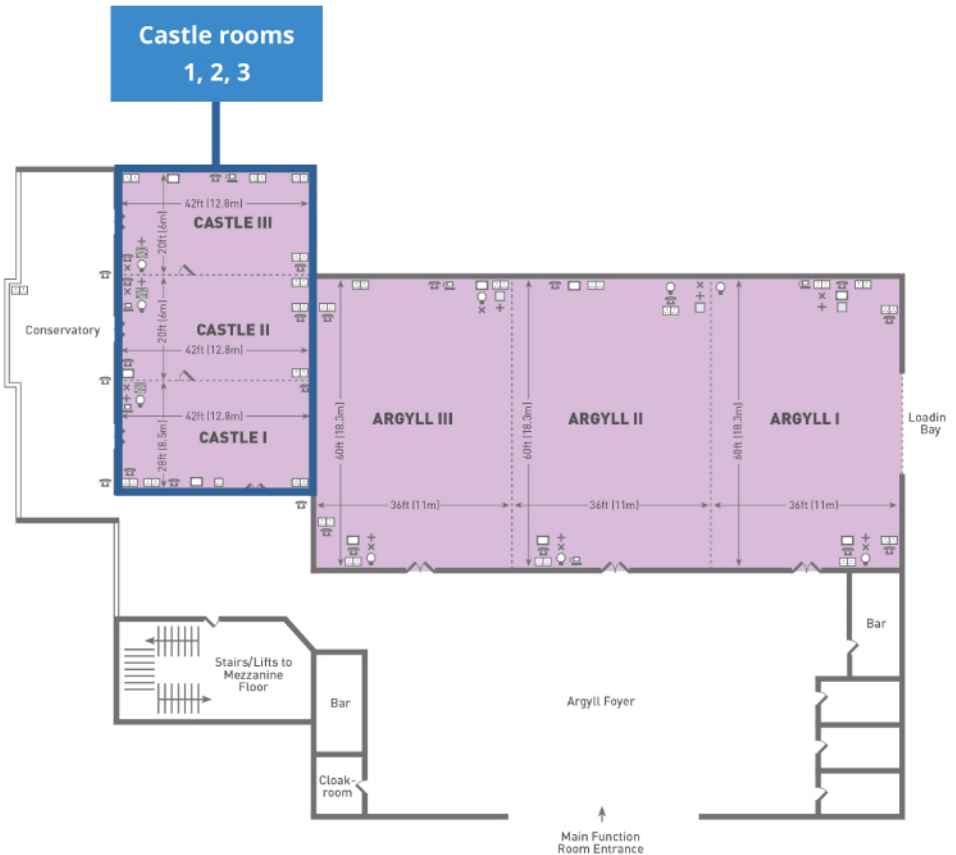

# Rooms at the CROWNE PLAZA HOTEL

The Crowne Plaza is directly connected with the Scottish Event Campus and it is also accessible from the main entrance. We are using 10 meeting rooms.

## Ground floor